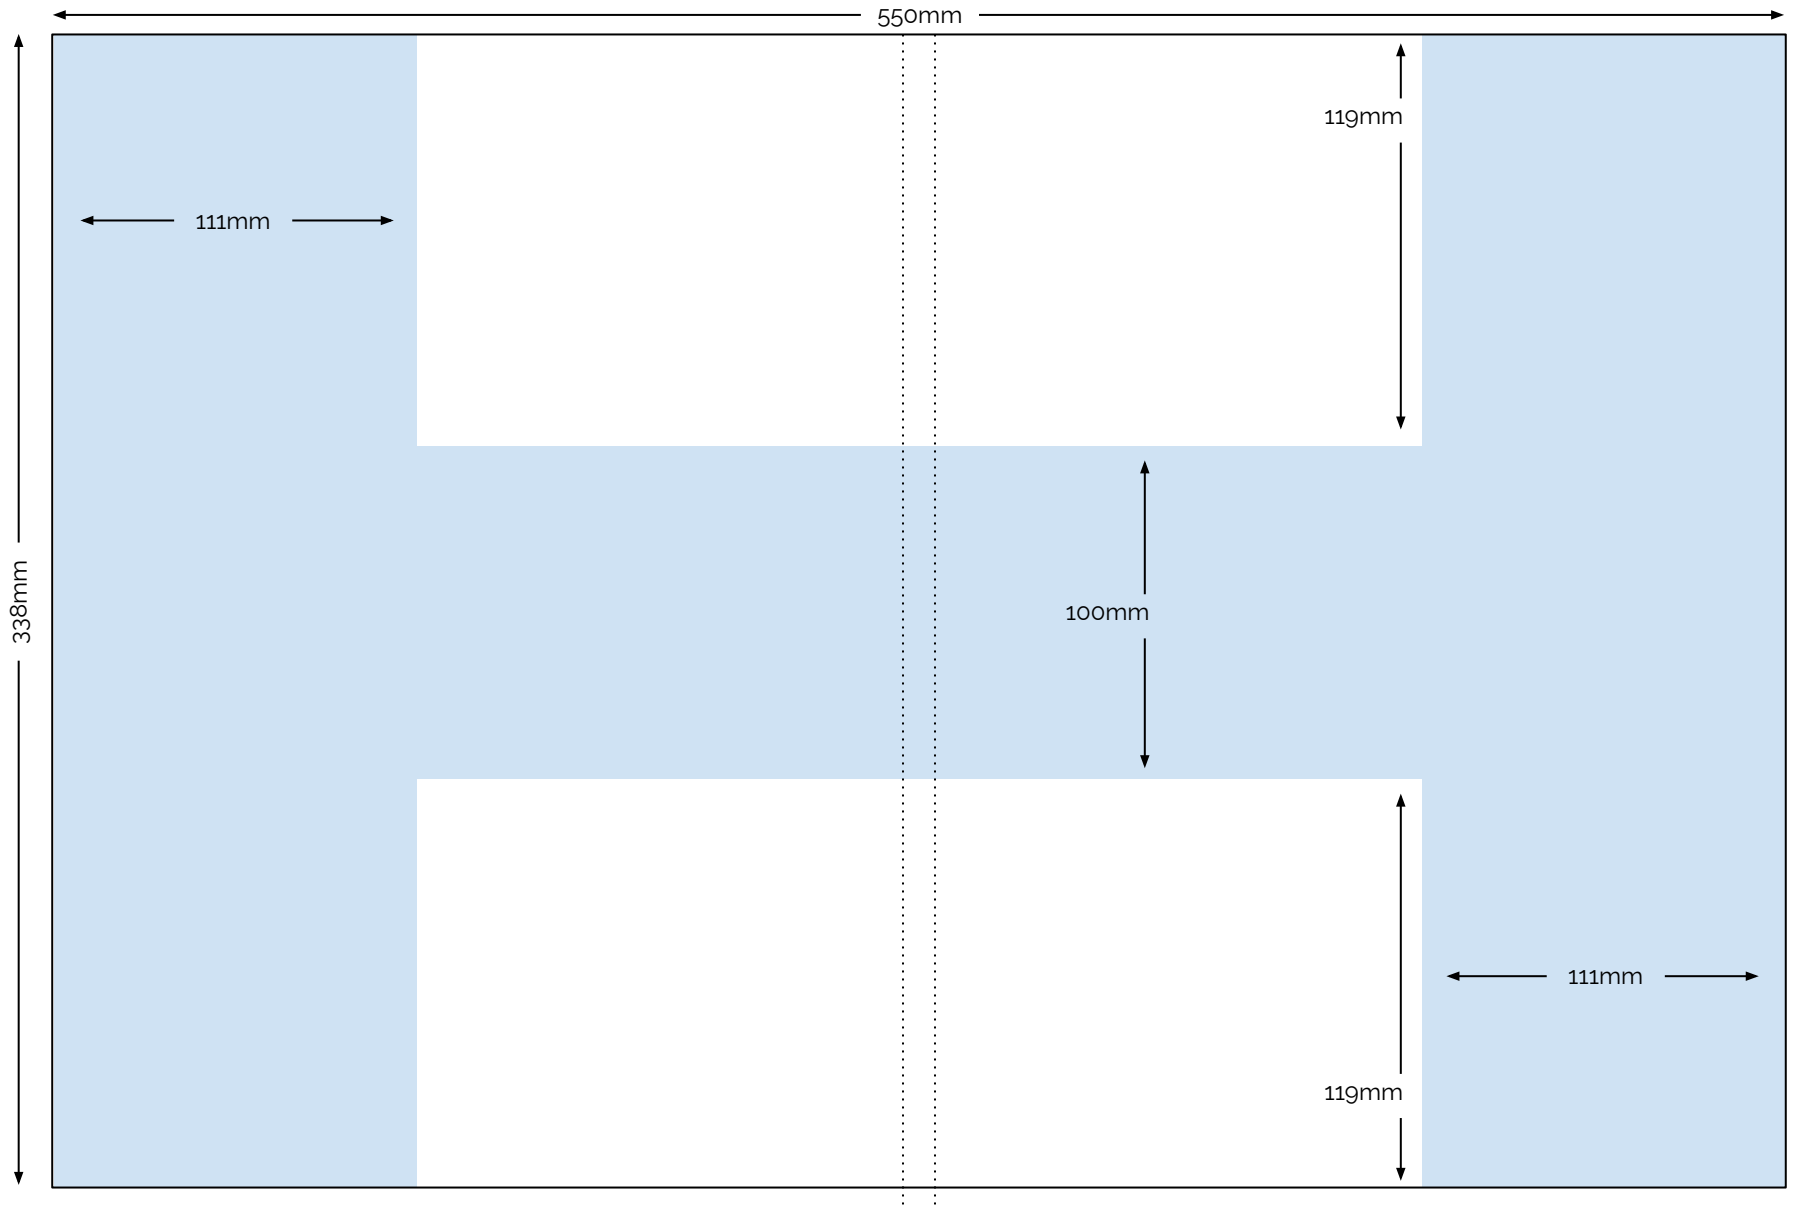

H Shape - Tabloid

Copy can be supplied as a **DPS** with the ad in situ

For copy that bleeds across the gutter, please leave **3mm** either side of gutter (@275mm) clear of any headlines, text, faces or t&cs.