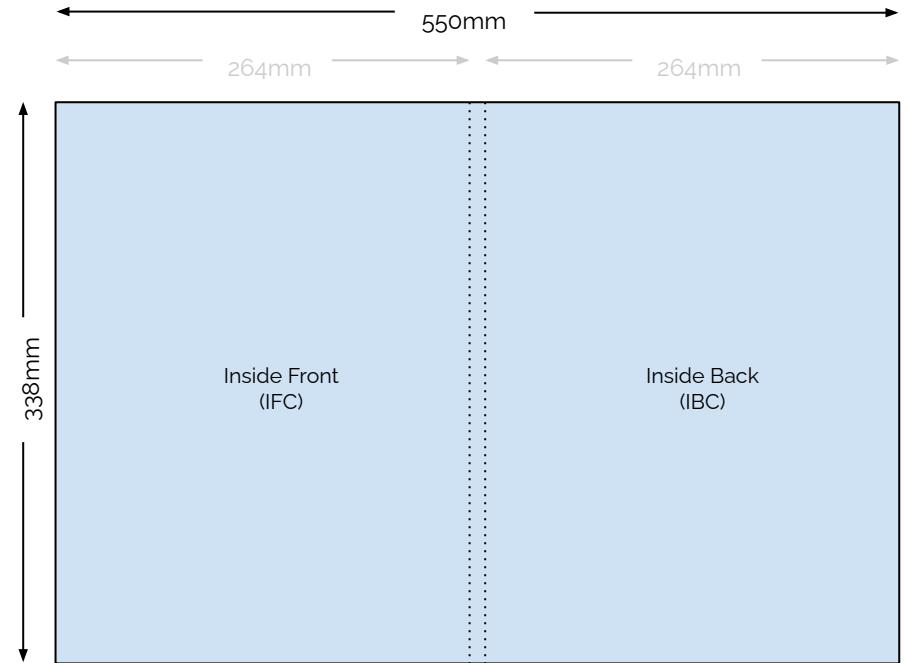

IF the creative does NOT bleed, the files can be sent as **single pages**, with dimensions of H338 x W264

IF the creative DOES bleed, the files can be sent as **double page spreads**, with dimensions of H338 x W550 =
! Please leave the central 6mm clear of any text/terms/faces.